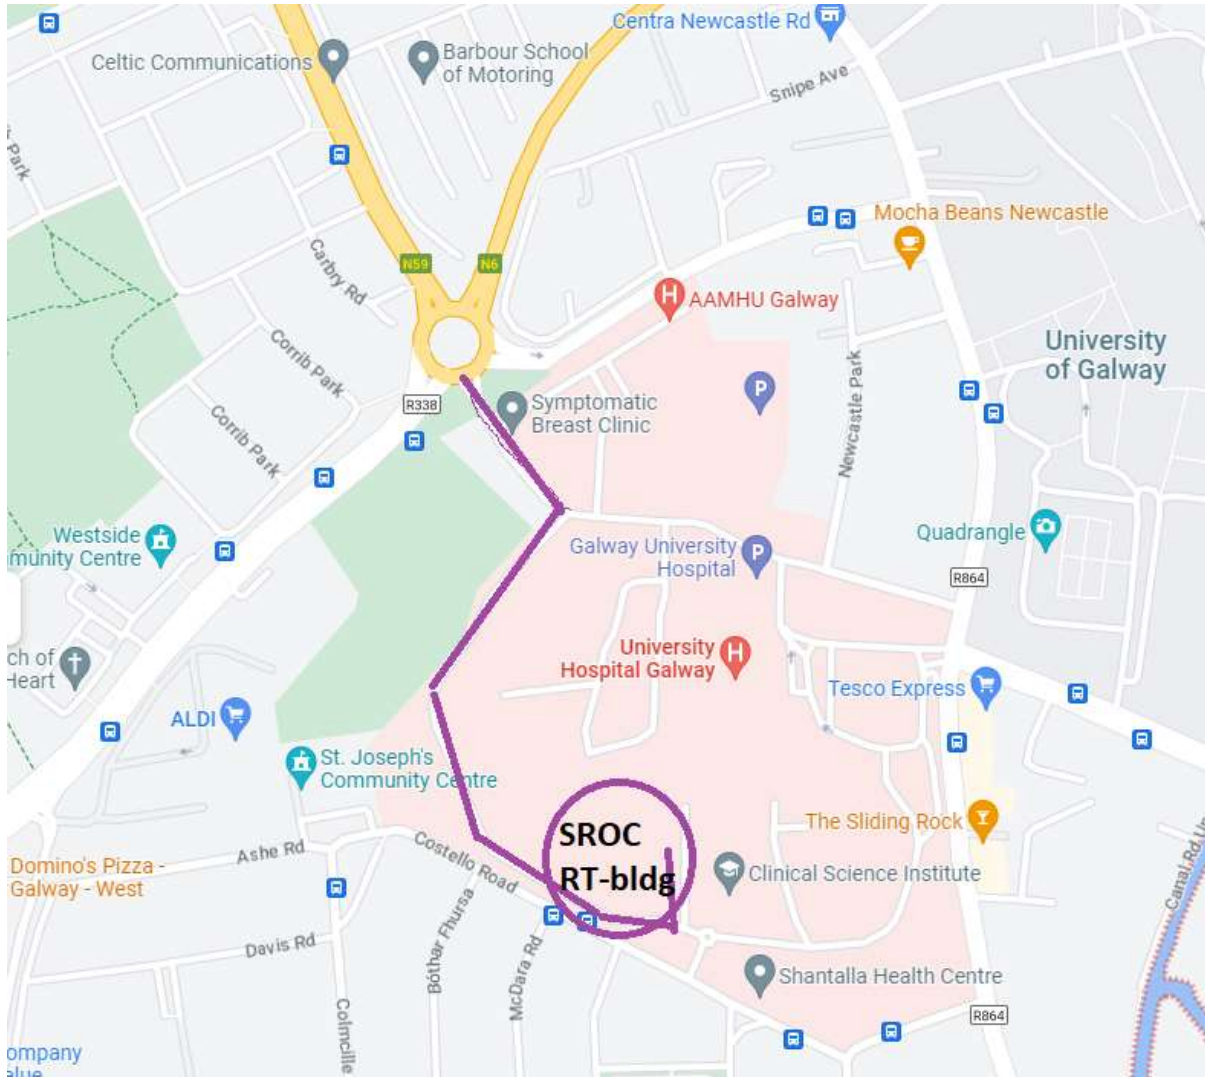

From **BROWNE roundabout** (back gate to UHG) **turn RIGHT** after the **first zebra crossing**. (photo1)

Follow the road past the car-parks and grassy area and past the helicopter pad.

Pass the **Yellow Inis Aoibhinn Cancer Care West building** and **turn LEFT** after the zebra crossing into the front car park of the new Radiotherapy building (large imposing grey building). (photo2)

See photos below.

Photo-1 View after entering UHG (back-gate) from the BROWNE roundabout

Photo-2; View on passing the Inis Aoibheann Cancer Care West building and seeing the RO building.